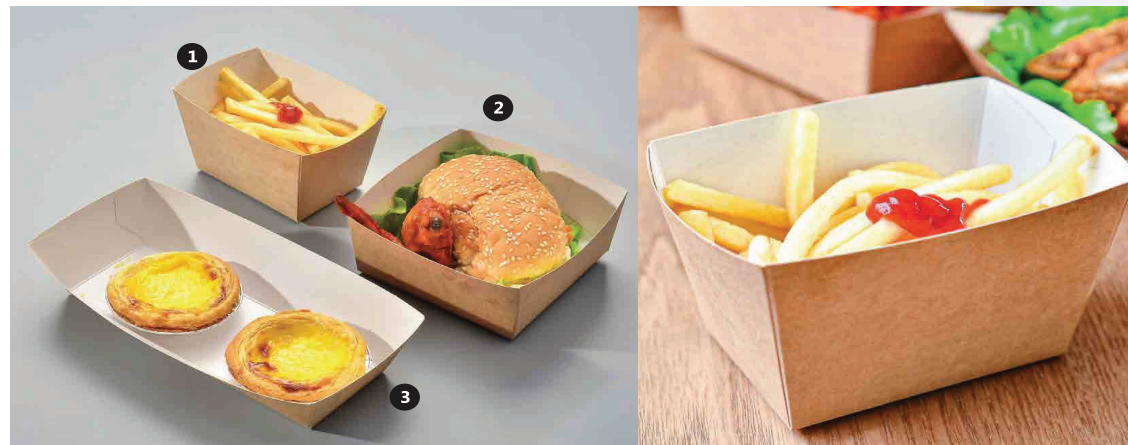

PAPER FOOD TRAY

Model	Dimensions (cm)			Package		
	Top size	Btm size	High	Pcs/bag	Bags/ctn	Pcs/ctn
1	11.0x8.0	9.0x6.0	7.0	100	6	600
2	12.0x12.0	11.0x11.0	5.0	100	6	600
3	21.5x9.5	18.5x6.5	4.5	100	6	600